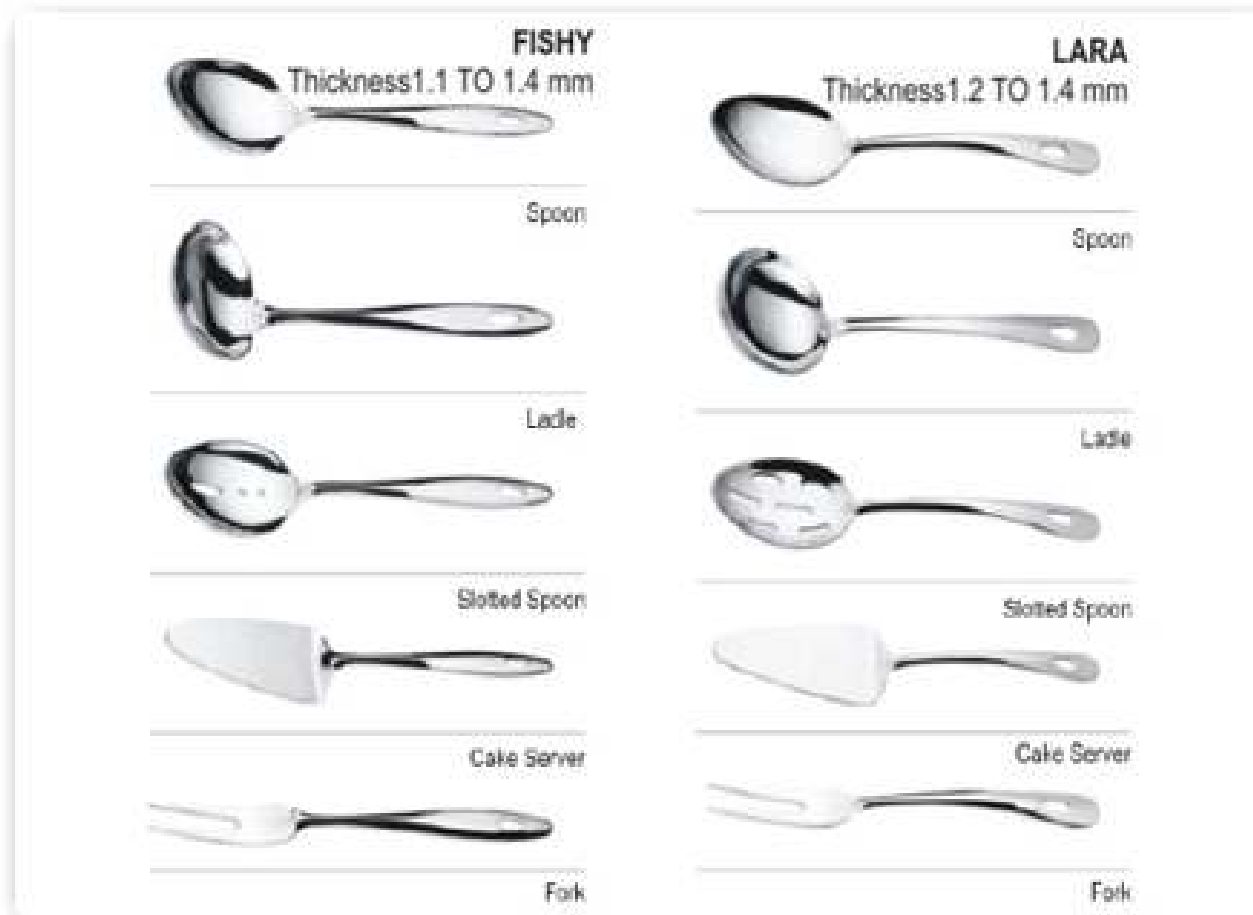

# Serving Tools

Spoon

Ladle

Slotted Spoon

Turner

Cake Server

Fork

# Serving Tools

Spoon

Ladle

Slotted Spoon

Cake Server

Skimmer

Fork

# Serving Tools